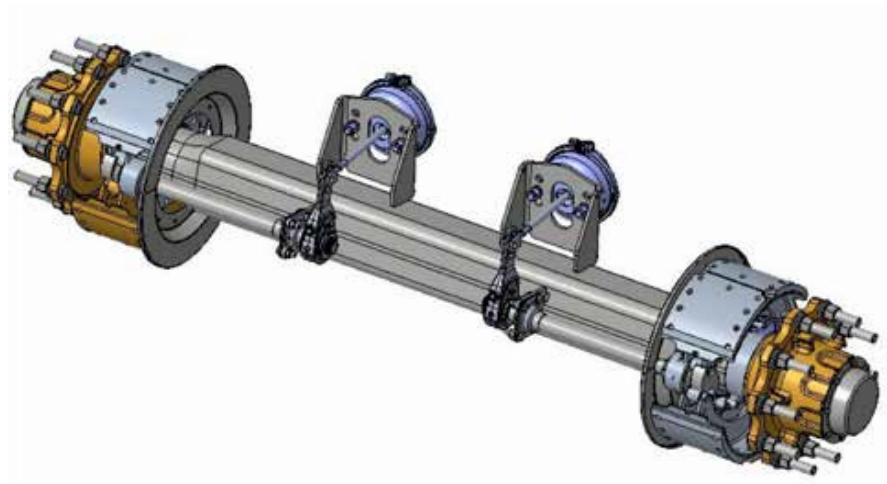

Trailer Axle/Dummy Axle

Trailer Axle/Dummy Axle

Axle Capacity	Wheel Track (WT)	Beam Size (Square)	Brake Size	Overall Length (OL)	Brake Actuator Distance (BC)	Cam shaft length	Wheel bolt (No x Size-PCD)	Dust cover inside to inside (ML)	Brake Actuator/ Chamber	Wheel Size	Weight (kg)
13,000 kg	1840 mm	150x150 mm	Ø 410x180 mm	2120 mm	564 mm	465 mm 634 mm (0)	10x M22x2.5 -335 mm	1308 mm	Type 30, 27, 24	20"	379
13,000 kg	1950 mm	150x150 mm	Ø 410x180 mm	2220 mm	664 mm	465 mm 634 mm (0)	10x M22x2.5 -335 mm	1408 mm	Type 30, 27, 24	20"	386