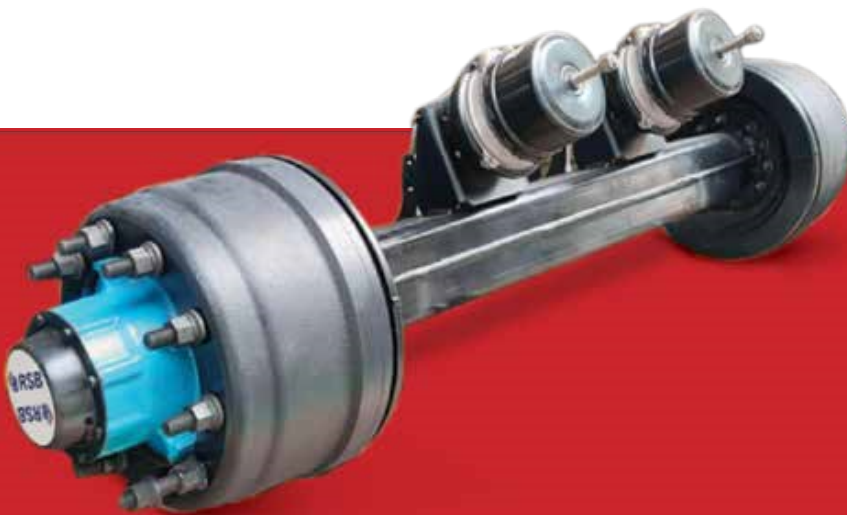

Trailer Axle/Dummy Axle

Trailer Axle/Dummy Axle

Axle Capacity	Wheel Track (WT)	Beam Size (Square)	Brake Size	Overall Length (OL)	Brake Actuator Distance (BC)	Cam shaft length	Wheel bolt (No x Size-PCD)	Dust cover inside to inside (ML)	Brake Actuator/ Chamber	Wheel Size	Weight (kg)
13,000 kg	1840 mm	150x150 mm	Ø 410x180 mm	2120 mm	564 mm	465 mm 634 mm (0)	10x M22x2.5 -335 mm	1308 mm	Type 30, 27, 24	20"	379
13,000 kg	1950 mm	150x150 mm	Ø 410x180 mm	2220 mm	664 mm	465 mm 634 mm (0)	10x M22x2.5 -335 mm	1408 mm	Type 30, 27, 24	20"	386