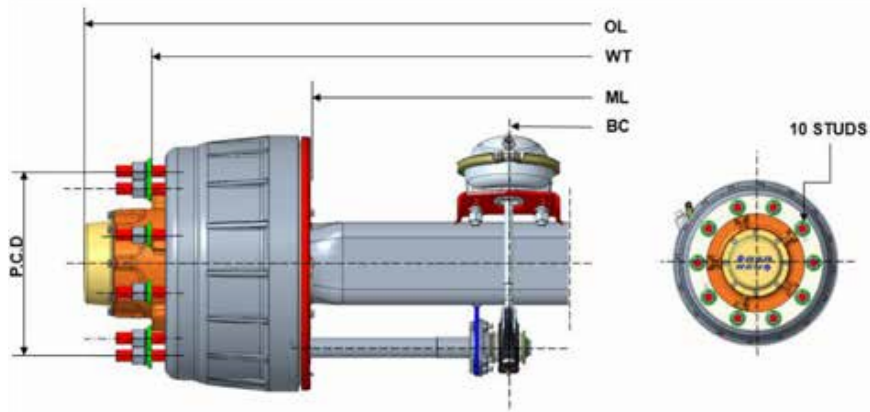

Trailer Axle/Dummy Axle

Trailer Axle/Dummy Axle

Axle Capacity	Wheel Track (WT)	Beam Size (Square)	Brake Size	Overall Length (OL)	Brake Actuator Distance (BC)	Cam shaft length	Wheel bolt (No x Size-PCD)	Dust cover inside to inside (ML)	Brake Actuator/ Chamber	Wheel Size	Weight (kg)
13,000 kg	1840 mm	150x150 mm	Ø 410x180 mm	2120 mm	564 mm	465 mm 634 mm (0)	10x M22x2.5 -335 mm	1308 mm	Type 30, 27, 24	20"	379
13,000 kg	1950 mm	150x150 mm	Ø 410x180 mm	2220 mm	664 mm	465 mm 634 mm (0)	10x M22x2.5 -335 mm	1408 mm	Type 30, 27, 24	20"	386